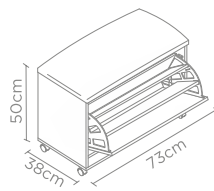

Puff/sapateira com rodízios

1710

BRANCO

MEL

NOGUEIRA

Opções de revestimento do assento conforme página 20 do Catálogo.