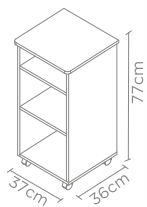

Multiuso com rodízios 1051