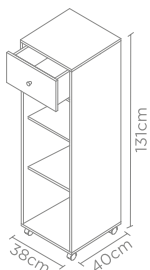

1055 Multiuso com rodízios