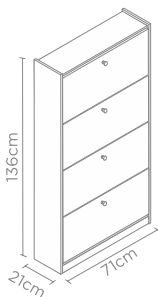

1701 Sapateira

BRANCO

MEL

NOGUEIRA