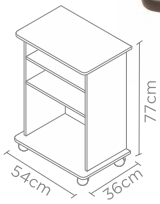

1002 Rack com rodízios